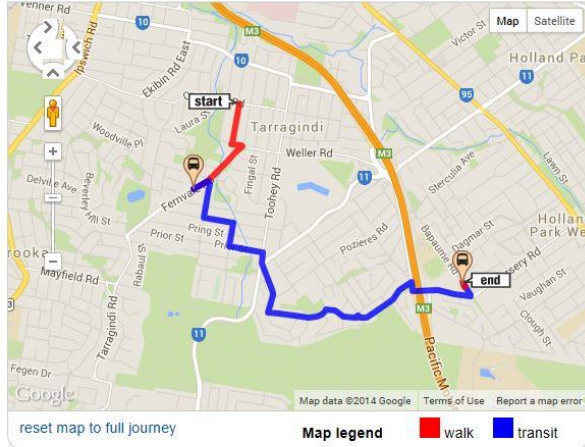

Start
address / landmark / stop name / stop ID

End
address / landmark / stop name / stop ID

[reverse direction](#)

Travel day and time

Today (Monday) ▾

Leave after Arrive before Earliest services Last services

Total travel time: 28 minutes Total walking: 1071m Number of transfers: 0 go card adult fare: \$3.93 (show all fares)

Print this option

- 7.40am - 7.55am
Walk 993m to Fernvale Rd near Elliot St, Tarragindi
[zoom to walk on map](#)
- 7.55am - 8.06am
Catch school bus **849** Inbound to Bapaume Rd at Dobbs Street, stop 63, Holland Park West
[more info & times](#) [zoom to trip on map](#)
- 8.06am - 8.08am
Walk 78m to Bapaume Rd, Holland Park West
[zoom to walk on map](#)